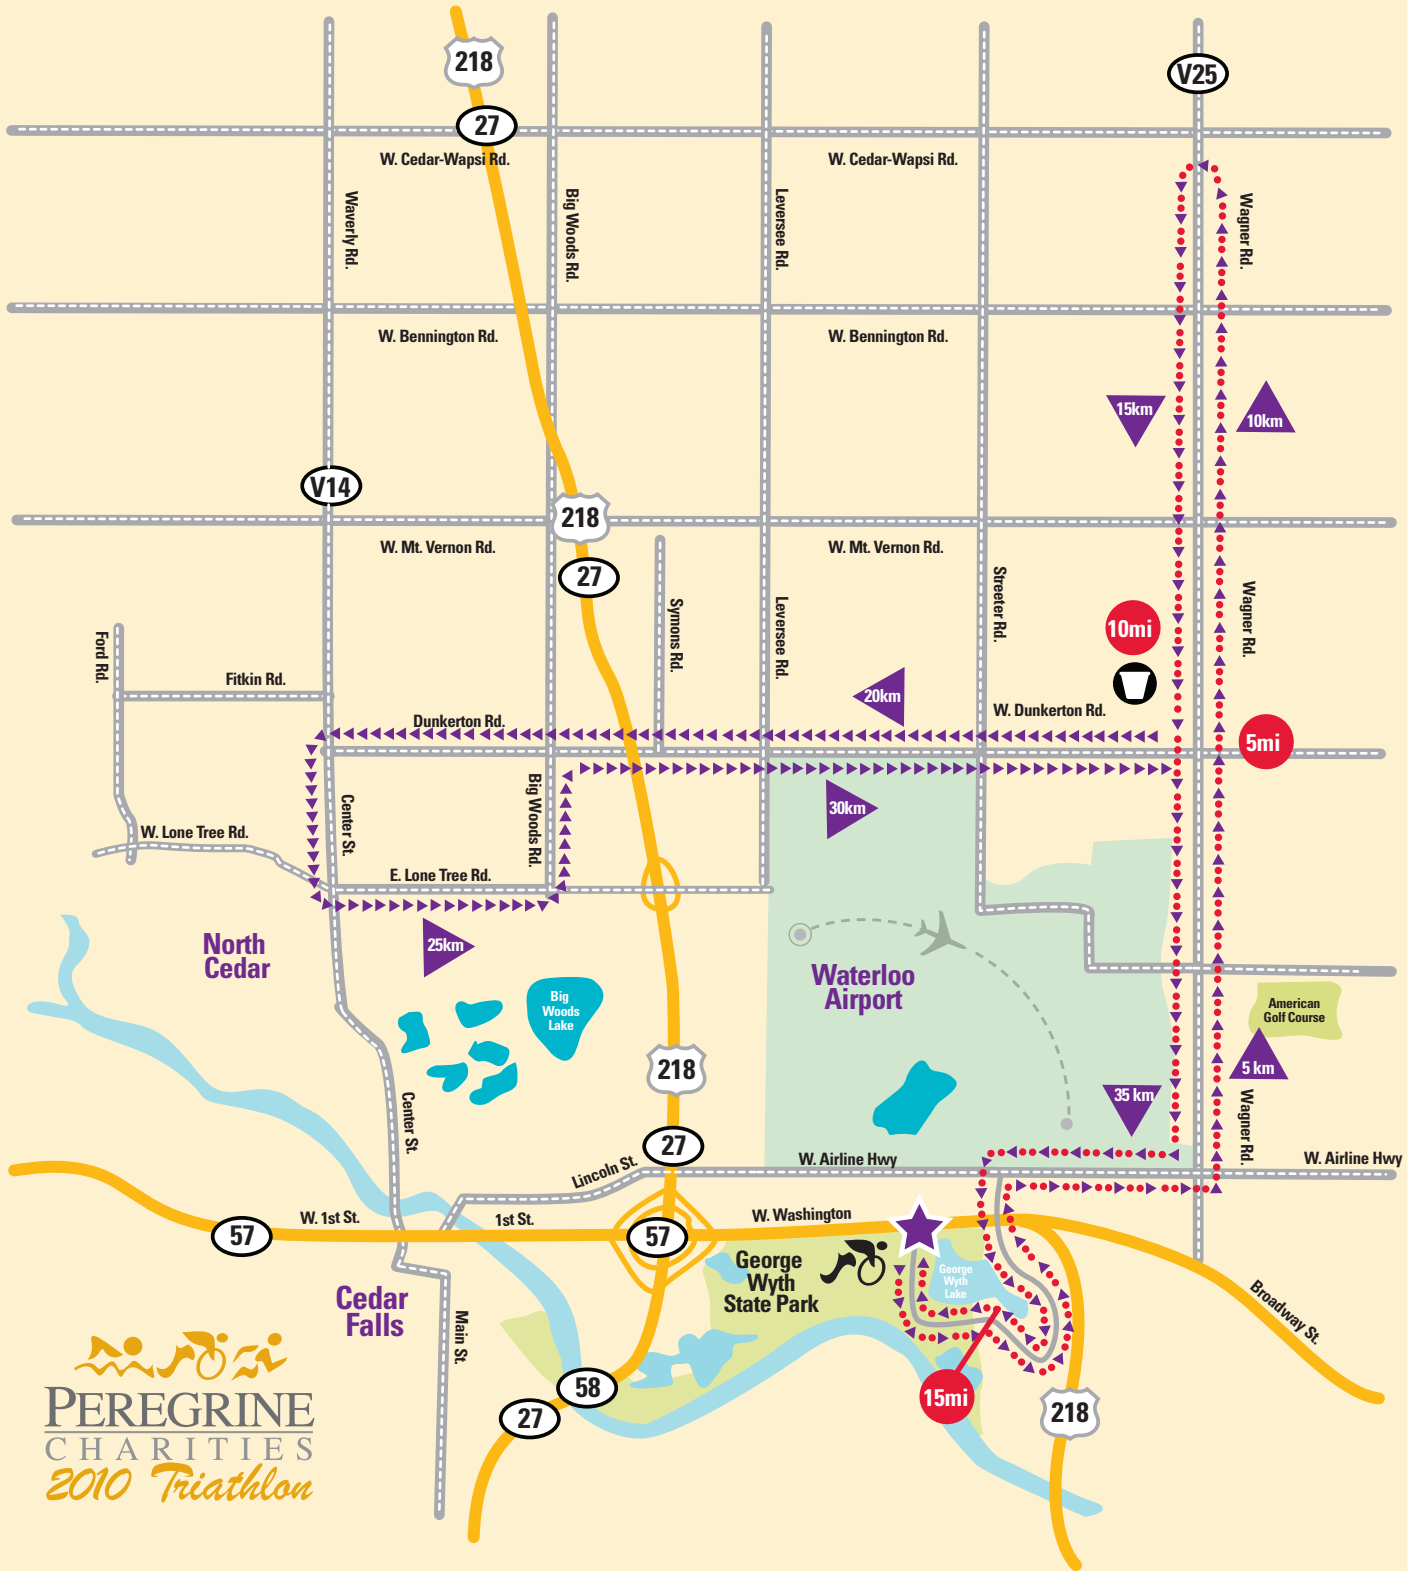

BIKE COURSE

BIKE START

TRANSITION AREA

AID STATION

OLYMPIC COURSE
(40 KM)
(24.85 Mi)

SPRINT COURSE
(15.8 Mi)
(25.4 KM)

PEREGRINE CHARITIES
 2010 Triathlon